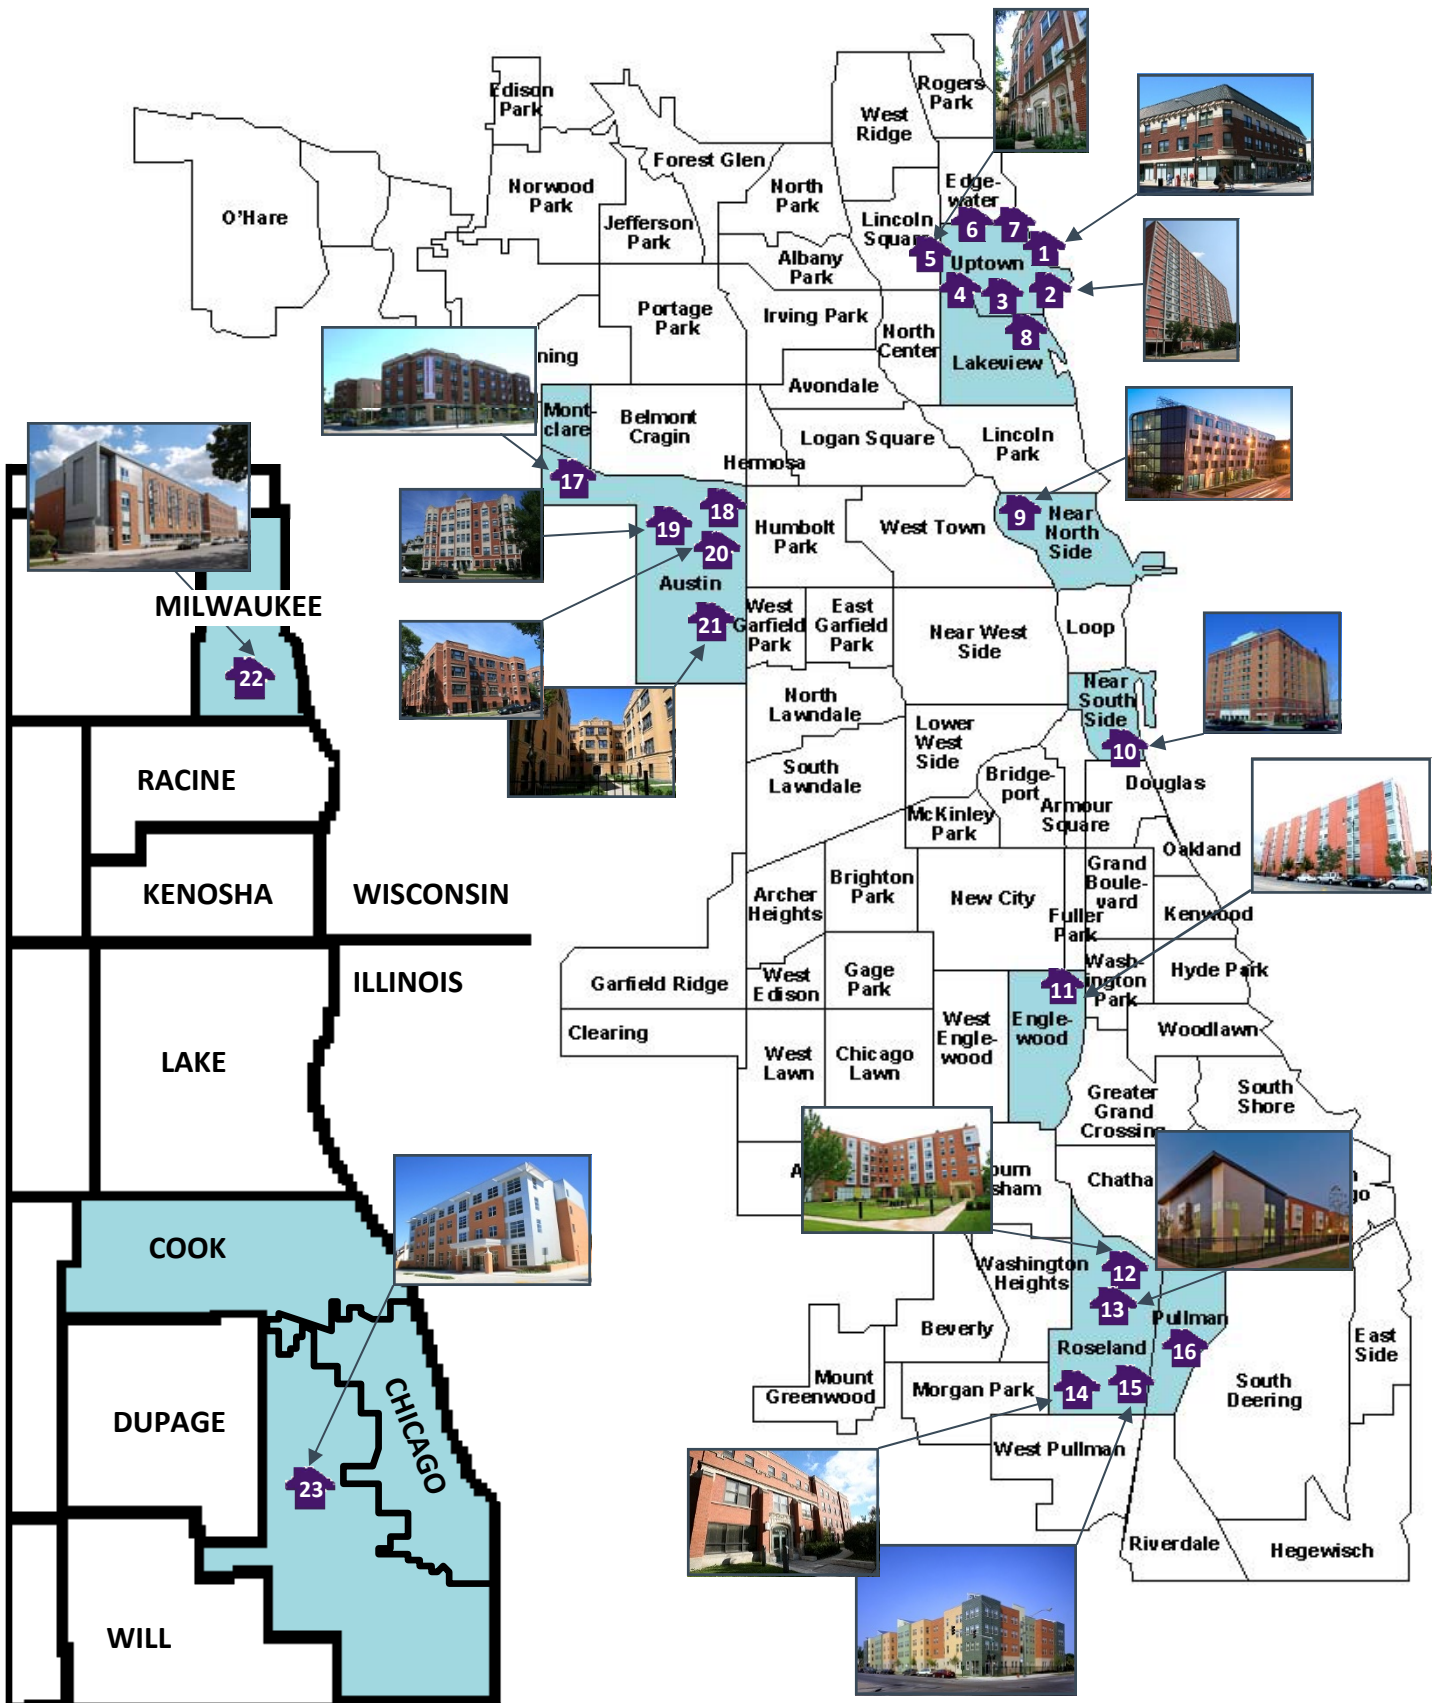

Current Real Estate Map

	Property	Type	Units	Address	Phone
1	Harold Washington Apartments	Supportive	69	4946 N Sheridan Chicago, IL 60640	872-213-1121
2	850 Eastwood	Family	231	850 W Eastwood Ave Chicago, IL 60640	773-275-6877
3	Carlton Apartments	Supportive	70	4626 N Magnolia Chicago, IL 60640	773-506-3421
4	Miriam Apartments	Supportive	66	4707 N Malden Chicago, IL 60640	773-506-3427
5	Malden Arms Apartments	Supportive	83	4727 N Malden Chicago, IL 60640	773-334-2164
6	Major Jenkins	Supportive	160	5012 N Winthrop Chicago, IL 60640	773-506-3486
7	Delmar Apartments	Supportive	163	5042 N Winthrop Chicago, IL 60640	773-273-6672
8	Belray Apartments	Supportive	70	3150 N Racine Chicago, IL 60640	773-328-8141
9	Margot and Harold Schiff Residences	Supportive	96	1244 N Clybourn Ave Chicago, IL 60610	312-867-1442
10	South Loop Apartments	Supportive	207	1521 S Wabash Chicago, IL 60605	312-913-1605
11	Englewood Apartments	Supportive	99	901 W 63rd Street Chicago, IL 60621	773-994-3199
12	Roseland Place Apartments	Senior	60	10426 S Michigan Ave Chicago, IL 60628	773-468-1901
13	Roseland Village Grand Families Apartments	Family	10	63 E 104th Street Chicago, IL 60628	TBD
14	Holland Apartments	Supportive	81	240 W 107th Place Chicago, IL 60628	773-568-3031
15	Wentworth Commons	Supportive	51	11045 S Wentworth Chicago, IL 60628	773-568-7804
16	Pullman Wheelworks	Family	210	901 E 104 th Street Chicago, IL 60628	773-785-1300
17	Victory Centre of Galewood	Senior	102	2370 N Newcastle Ave Chicago, IL 60707	773-385-5002
18	Whitmore Apartments	Family	54	421 S Central Ave. Chicago, IL 60644	773-473-4220
19	Parkside Terrace	Family	62	143 N Parkside Chicago, IL 60644	773-473-4335
20	Washington Courts	Family	101	5424 W Washington Chicago, IL 60644	773-921-8199
21	Lavergne Courts	Family	158	4938 W Quincy Chicago, IL 60644	773-287-9131
22	Johnston Center Residences	Supportive	91	2150 S 13th St. Milwaukee, WI 53215	414-383-7232
23	Countryside Senior Apartments	Senior	70	6406 Joliet Rd Countryside, IL 60625	708-579-0349